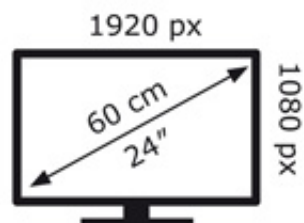

ENERG

LC-Power

LC-M24-FHD-75

18 kWh/1000h

2019/2013